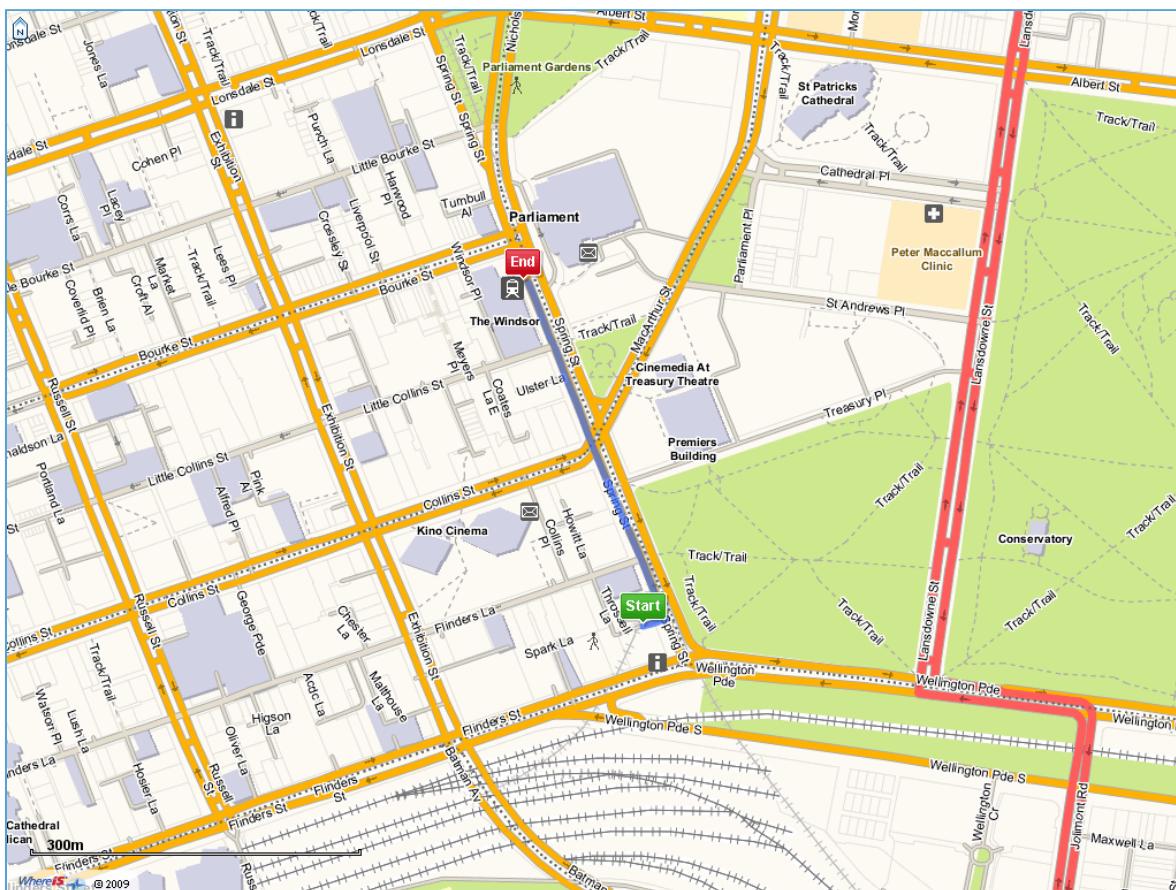

### Directions

Start: **Mercure Melbourne Spring Street**  
13 Spring Street, Melbourne Cbd, VIC 3000

End: **Parliament Train Station**  
Spring St, Melbourne, VIC 3000

Distance: **0.4km** Time: **48sec** Travel: **Fastest**  
(with tolls)

Directions	Distance	Time	Show Map
------------	----------	------	----------

**Start** **Mercure Melbourne Spring Street**  
13 Spring Street, Melbourne Cbd, VIC 3000

1. Continue on **Throssell La, Melbourne** - head 23m 3sec

towards **Spring St**

- 2.  Turn left onto **Spring St, Melbourne** 0.4km 45sec
- 3. Arrive at **Spring St, Melbourne**

---

Sub Total: 0.4km 48sec

---

 **Parliament Train Station**  
**Spring St, Melbourne, VIC 3000**

---

**Total: 0.4km 48sec**

---

Get directions on the go.  
Call or text 1234.

 Find out more

**Speed Alert™ LIVE - Use your mobile to warn if you're driving too fast.**

Sign up to the service here: [www.speedalert.com.au/whereis](http://www.speedalert.com.au/whereis)