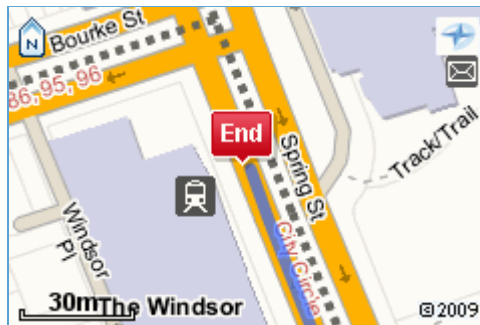

### Directions

Start: **Mercure Melbourne Spring Street**  
13 Spring Street, Melbourne Cbd, VIC 3000

End: **Parliament Train Station**  
Spring St, Melbourne, VIC 3000

Distance: **0.4km** Time: **48sec** Travel: **Fastest**  
(with tolls)

Directions	Distance	Time	Show Map
------------	----------	------	----------

**Start** **Mercure Melbourne Spring Street**  
13 Spring Street, Melbourne Cbd, VIC 3000

1. Continue on **Throssell La, Melbourne** - head 23m 3sec

towards **Spring St**

- 2.  Turn left onto **Spring St, Melbourne** 0.4km 45sec
- 3. Arrive at **Spring St, Melbourne**

---

Sub Total: 0.4km 48sec

---

 **Parliament Train Station**  
**Spring St, Melbourne, VIC 3000**

---

**Total: 0.4km 48sec**

---

Get directions on the go.  
Call or text 1234.

 Find out more

**Speed Alert™ LIVE - Use your mobile to warn if you're driving too fast.**

Sign up to the service here: [www.speedalert.com.au/whereis](http://www.speedalert.com.au/whereis)