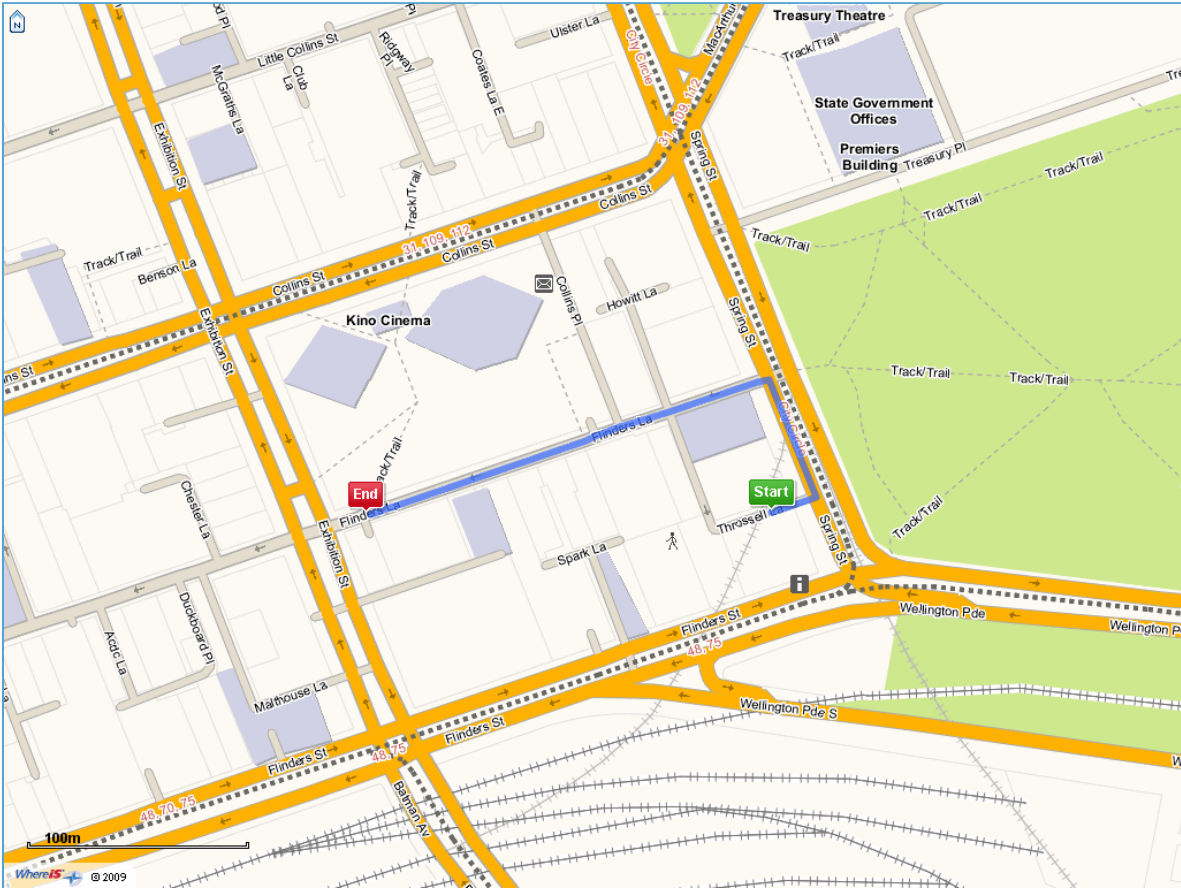

Directions

Start: **Mercure Melbourne Spring Street**
13 Spring Street, Melbourne Cbd, VIC 3000

End: **Car Park**
72 Flinders Lane, Melbourne Cbd, VIC 3000

Distance: **0.3km** Time: **40sec** Travel: **Fastest**
(with tolls)

Directions Distance Time Show Map

Start **Mercure Melbourne Spring Street**
13 Spring Street, Melbourne Cbd, VIC 3000

- 1. **↑ Continue on Throssell La, Melbourne - head** 23m 3sec

towards **Spring St**

2.  Turn left onto **Spring St, Melbourne** 0.1km 8sec
3.  Turn left onto **Flinders La, Melbourne** at
Aboriginal Art Galleries Of Australia-aaga 0.2km 29sec
4. Arrive at **Flinders La, Melbourne**

Sub Total: 0.3km 40sec

End

Car Park

72 Flinders Lane, Melbourne Cbd, VIC 3000

Total: 0.3km 40sec

Get directions on the go.
Call or text 1234.

Find out more

Speed Alert™ LIVE - Use your mobile to warn if you're driving too fast.