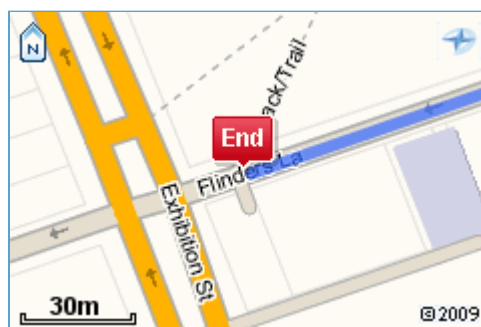

Directions

Start: **Mercure Melbourne Spring Street**
13 Spring Street, Melbourne Cbd, VIC 3000

End: **Car Park**
72 Flinders Lane, Melbourne Cbd, VIC 3000

Distance: **0.3km** Time: **40sec** Travel: **Fastest**
(with tolls)

Directions Distance Time Show Map

Start **Mercure Melbourne Spring Street**
13 Spring Street, Melbourne Cbd, VIC 3000

- 1. **↑ Continue on Throssell La, Melbourne - head** 23m 3sec

towards **Spring St**

2.  Turn left onto **Spring St, Melbourne** 0.1km 8sec
3.  Turn left onto **Flinders La, Melbourne** at
Aboriginal Art Galleries Of Australia-aaga 0.2km 29sec
4. Arrive at **Flinders La, Melbourne**

Sub Total: 0.3km 40sec

End

Car Park

72 Flinders Lane, Melbourne Cbd, VIC 3000

Total: 0.3km 40sec

Get directions on the go.
Call or text 1234.

Find out more

Speed Alert™ LIVE - Use your mobile to warn if you're driving too fast.