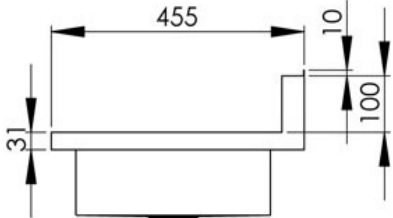

M-PT-6 ART TROUGH

LENGTH -
 QTY -
 OUTLET POSITION -
 CENTRE OR
 _____mm TO THE CENTRE OF THE OUTLET FROM THE LEFT
 SPLASHBACK (EXTRA COST)?
 NO YES HEIGHT -
 PLUG AND WASTE REQUIRED (EXTRA COST)?
 YES NO
 OTHER INFORMATION -

(FILL IN IF NEEDED)
 LENGTH -
 QTY -
 OUTLET POSITION -
 CENTRE OR
 _____mm TO THE CENTRE OF THE OUTLET FROM THE LEFT
 SPLASHBACK (EXTRA COST)?
 NO YES HEIGHT -
 PLUG AND WASTE REQUIRED (EXTRA COST)?
 YES NO
 OTHER INFORMATION -