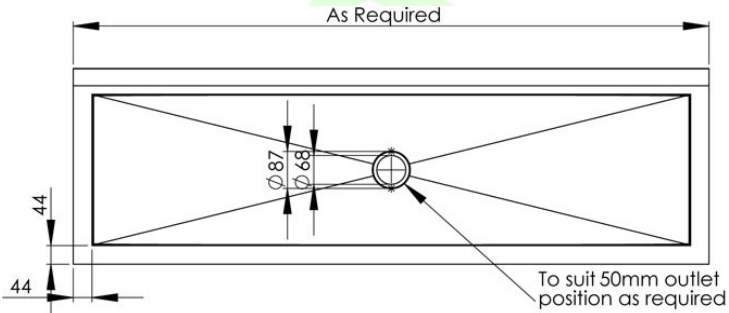

M-PT-6 ART TROUGH

LENGTH -
 QTY -
 OUTLET POSITION -
 CENTRE OR
 _____mm TO THE CENTRE OF THE OUTLET FROM THE LEFT
 SPLASHBACK (EXTRA COST)?
 NO YES HEIGHT -
 PLUG AND WASTE REQUIRED (EXTRA COST)?
 YES NO
 OTHER INFORMATION -

(FILL IN IF NEEDED)
 LENGTH -
 QTY -
 OUTLET POSITION -
 CENTRE OR
 _____mm TO THE CENTRE OF THE OUTLET FROM THE LEFT
 SPLASHBACK (EXTRA COST)?
 NO YES HEIGHT -
 PLUG AND WASTE REQUIRED (EXTRA COST)?
 YES NO
 OTHER INFORMATION -